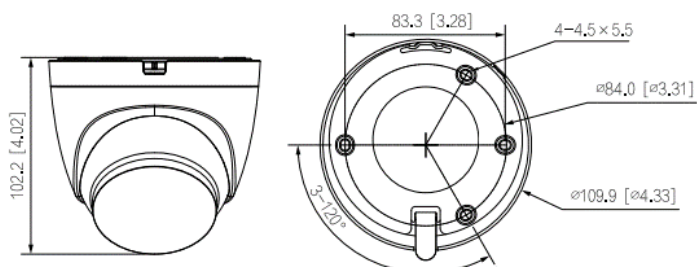

## Installation Method

## Dimensions mm (inch)

### Structure

Casing Material	Inner core: Metal + Plastic Cover: Plastic
Product Dimensions	Ø109.9 mm × 102.2 mm
Net Weight	0.352 kg
Gross Weight	0.53 kg